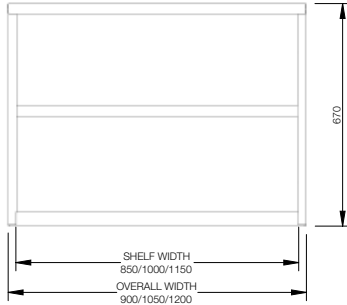

Dexion Strata 2 Bookcase

Technical specifications

2 Tier Bookcase 670 H		
Overall Height	Overall Width	Overall Depth
670mm	900mm	460mm
670mm	1050mm	460mm
670mm	1200mm	460mm