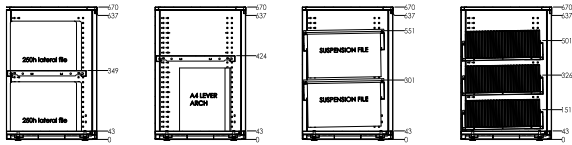

Dexion Strata 2 Bookcase

Storage capacity

Below are diagrams showing the achievable number of storage levels for the four most typical storage applications used for Bookcase cabinets:

- A4 Lever Arch folders (315H or less), hanging files, lateral files & CDs

670H

970-1000H