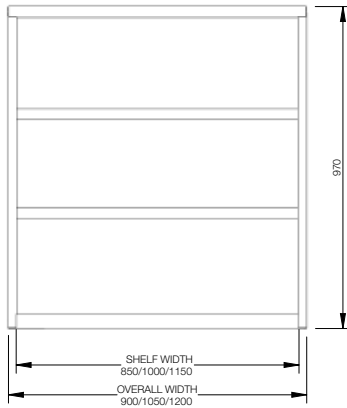

## Accessories

- Shelf – slotted
- Shelf – plain
- Shelf – fineline
- Divider – binning
- Divider – slotted shelf
- Divider – wrap around
- Filing rack – suspended
- Filing rack – wrap around
- Hanging file chassis
- Coat rail
- Roll out – file frame
- Roll out – media drawer
- Roll out – reference shelf
- Bins – on shelf

## Technical specifications

2 Tier Bookcase 670 H		
Overall Height	Overall Width	Overall Depth
670mm	900mm	460mm
670mm	1050mm	460mm
670mm	1200mm	460mm

3 Tier Bookcase 970 H		
Overall Height	Overall Width	Overall Depth
970mm	900mm	460mm
970mm	1050mm	460mm
970mm	1200mm	460mm