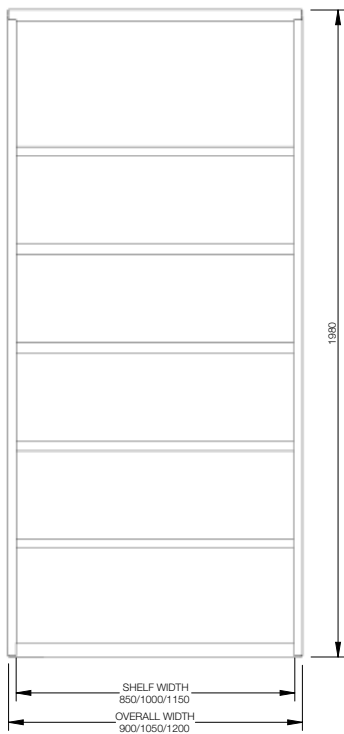

## Technical specifications

4 Tier Bookcase 1200 H		
Overall Height	Overall Width	Overall Depth
1200mm	900mm	460mm
1200mm	1050mm	460mm
1200mm	1200mm	460mm

4 Tier Bookcase 1275 H		
Overall Height	Overall Width	Overall Depth
1275mm	900mm	460mm
1275mm	1050mm	460mm
1275mm	1200mm	460mm

## Technical specifications

5 Tier Bookcase 1650 H		
Overall Height	Overall Width	Overall Depth
1650mm	900mm	460mm
1650mm	1050mm	460mm
1650mm	1200mm	460mm

6 Tier Bookcase 1980 H		
Overall Height	Overall Width	Overall Depth
1980mm	900mm	460mm
1980mm	1050mm	460mm
1980mm	1200mm	460mm