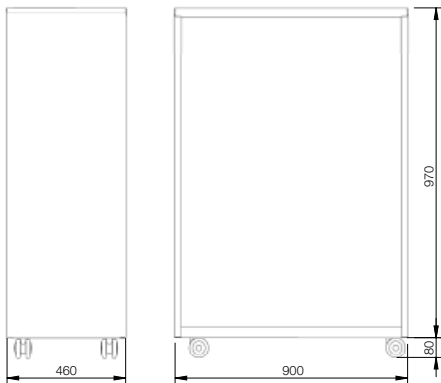

## Technical specifications

4 Tier Bookcase 1200 H		
Overall Height	Overall Width	Overall Depth
1200mm	900mm	460mm
1200mm	1050mm	460mm
1200mm	1200mm	460mm

4 Tier Bookcase 1275 H		
Overall Height	Overall Width	Overall Depth
1275mm	900mm	460mm
1275mm	1050mm	460mm
1275mm	1200mm	460mm

## Technical specifications

5 Tier Bookcase 1650 H		
Overall Height	Overall Width	Overall Depth
1650mm	900mm	460mm
1650mm	1050mm	460mm
1650mm	1200mm	460mm

6 Tier Bookcase 1980 H		
Overall Height	Overall Width	Overall Depth
1980mm	900mm	460mm
1980mm	1050mm	460mm
1980mm	1200mm	460mm

## Technical specifications

2 Tier Bookcase with Castors 750 H		
Overall Height	Overall Width	Overall Depth
750mm	900mm	460mm
750mm	1050mm	460mm
750mm	1200mm	460mm

3 Tier Bookcase with Castors 1050 H		
Overall Height	Overall Width	Overall Depth
1050mm	900mm	460mm
1050mm	1050mm	460mm
1050mm	1200mm	460mm

3 Tier Bookcase with Castors 1080 H		
Overall Height	Overall Width	Overall Depth
1080mm	900mm	460mm
1080mm	1050mm	460mm
1080mm	1200mm	460mm