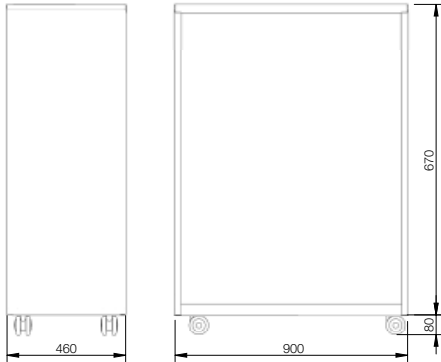

## Technical specifications

4 Tier Bookcase 1200 H		
Overall Height	Overall Width	Overall Depth
1200mm	900mm	460mm
1200mm	1050mm	460mm
1200mm	1200mm	460mm

4 Tier Bookcase 1275 H		
Overall Height	Overall Width	Overall Depth
1275mm	900mm	460mm
1275mm	1050mm	460mm
1275mm	1200mm	460mm

## Technical specifications

5 Tier Bookcase 1650 H		
Overall Height	Overall Width	Overall Depth
1650mm	900mm	460mm
1650mm	1050mm	460mm
1650mm	1200mm	460mm

6 Tier Bookcase 1980 H		
Overall Height	Overall Width	Overall Depth
1980mm	900mm	460mm
1980mm	1050mm	460mm
1980mm	1200mm	460mm

## Technical specifications

2 Tier Bookcase with Castors 750 H		
Overall Height	Overall Width	Overall Depth
750mm	900mm	460mm
750mm	1050mm	460mm
750mm	1200mm	460mm

3 Tier Bookcase with Castors 1050 H		
Overall Height	Overall Width	Overall Depth
1050mm	900mm	460mm
1050mm	1050mm	460mm
1050mm	1200mm	460mm