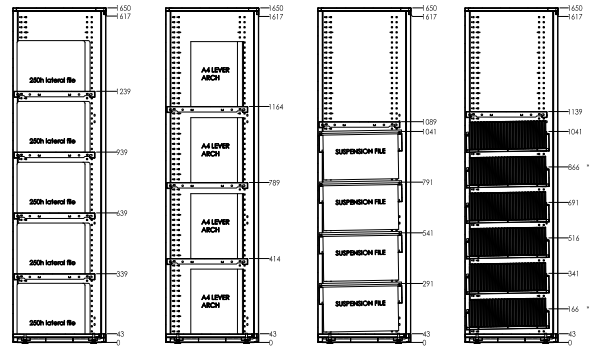

Please note: the recommended maximum height combination should not exceed 1430mm. The maximum height is achieved by using a 1200mm high cabinet with a standard 230mm planter box. Planter boxes accept 200mm diameter pots.

670H

970-1000H

1200-1275H

1650H

1980H

Lateral filing on shelves

A4 Lever Arch filing on shelves

Suspension filing in file frames

Media storage in media drawers

Lateral filing on fineline shelves