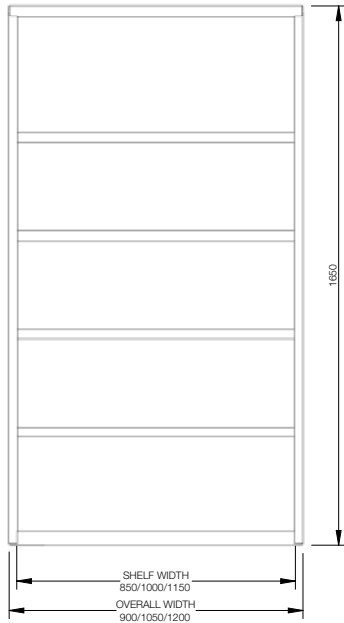

## Technical specifications

4 Tier Bookcase 1200 H		
Overall Height	Overall Width	Overall Depth
1200mm	900mm	460mm
1200mm	1050mm	460mm
1200mm	1200mm	460mm

4 Tier Bookcase 1275 H		
Overall Height	Overall Width	Overall Depth
1275mm	900mm	460mm
1275mm	1050mm	460mm
1275mm	1200mm	460mm

## Technical specifications

5 Tier Bookcase 1650 H		
Overall Height	Overall Width	Overall Depth
1650mm	900mm	460mm
1650mm	1050mm	460mm
1650mm	1200mm	460mm

6 Tier Bookcase 1980 H		
Overall Height	Overall Width	Overall Depth
1980mm	900mm	460mm
1980mm	1050mm	460mm
1980mm	1200mm	460mm