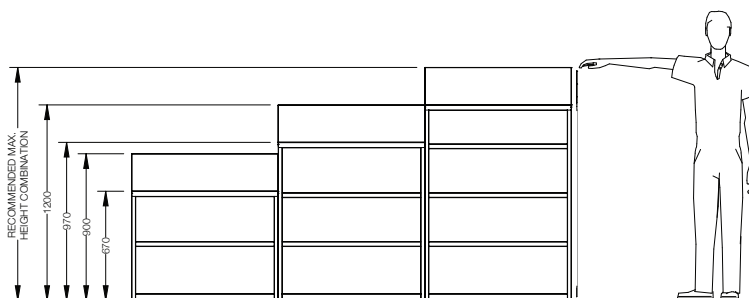

Dexion Strata 2 Bookcase

Accessory Type	Width	Depth	Height	Capacity (UDL)	Colour
Finline Shelf	850mm	400mm	16mm	45KG	SW
Finline Shelf	1000mm	400mm	16mm	45KG	SW
Finline Shelf	1180mm	400mm	16mm	45KG	SW
Plain Shelf	850mm	400mm	30mm	130KG	SW
Plain Shelf	1000mm	400mm	30mm	80KG	SW
Plain Shelf	1150mm	400mm	30mm	80KG	SW
Slotted Shelf	850mm	400mm	30mm	130KG	SW
Slotted Shelf	1000mm	400mm	30mm	80KG	SW
Slotted Shelf	1150mm	400mm	30mm	80KG	SW
Shelf Clip	-	-	-	-	Zinc

Note: Shelves and shelf clips sold separately to cabinets. Shelves available in Stone White or to match cabinet colour.
Key: – UDL: Uniformly distributed load, SW: Stone white.

Made to order - Non standard colours

Cabinets are available in all standard Interpon powdercoat colours.

Planter integration

Dexion Strata 2 Planter boxes are designed specifically for integration with the Strata 2 cabinet range. Planter boxes and cabinets are designed to align with standard heights in the cabinet range producing clean, consistent lines.

Please note: the recommended maximum height combination should not exceed 1430mm. The maximum height is achieved by using a 1200mm high cabinet with a standard 230mm planter box. Planter boxes accept 200mm diameter pots.