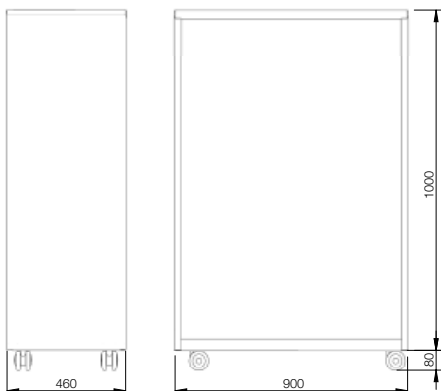

## Technical specifications

4 Tier Bookcase 1200 H		
Overall Height	Overall Width	Overall Depth
1200mm	900mm	460mm
1200mm	1050mm	460mm
1200mm	1200mm	460mm

4 Tier Bookcase 1275 H		
Overall Height	Overall Width	Overall Depth
1275mm	900mm	460mm
1275mm	1050mm	460mm
1275mm	1200mm	460mm

## Technical specifications

5 Tier Bookcase 1650 H		
Overall Height	Overall Width	Overall Depth
1650mm	900mm	460mm
1650mm	1050mm	460mm
1650mm	1200mm	460mm

6 Tier Bookcase 1980 H		
Overall Height	Overall Width	Overall Depth
1980mm	900mm	460mm
1980mm	1050mm	460mm
1980mm	1200mm	460mm

## Technical specifications

2 Tier Bookcase with Castors 750 H		
Overall Height	Overall Width	Overall Depth
750mm	900mm	460mm
750mm	1050mm	460mm
750mm	1200mm	460mm

3 Tier Bookcase with Castors 1050 H		
Overall Height	Overall Width	Overall Depth
1050mm	900mm	460mm
1050mm	1050mm	460mm
1050mm	1200mm	460mm

3 Tier Bookcase with Castors 1080 H		
Overall Height	Overall Width	Overall Depth
1080mm	900mm	460mm
1080mm	1050mm	460mm
1080mm	1200mm	460mm