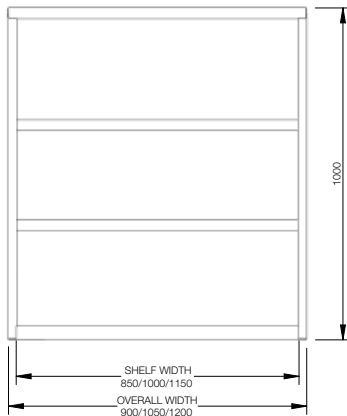

## Technical specifications

2 Tier Bookcase 670 H		
Overall Height	Overall Width	Overall Depth
670mm	900mm	460mm
670mm	1050mm	460mm
670mm	1200mm	460mm

3 Tier Bookcase 970 H		
Overall Height	Overall Width	Overall Depth
970mm	900mm	460mm
970mm	1050mm	460mm
970mm	1200mm	460mm