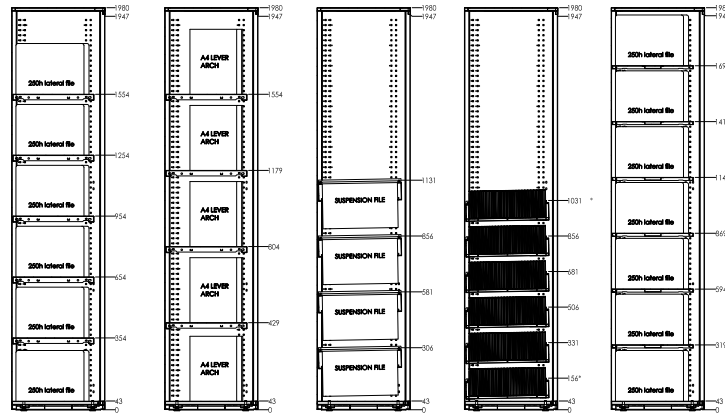

670H

970-1000H

1200-1275H

1650H

1980H

Lateral filing on shelves

A4 Lever Arch filing on shelves

Suspension filing in file frames

Media storage in media drawers

Lateral filing on fineline shelves