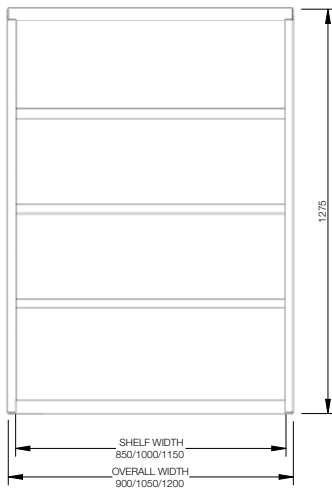

4 Tier Bookcase 1275 H		
Overall Height	Overall Width	Overall Depth
1275mm	900mm	460mm
1275mm	1050mm	460mm
1275mm	1200mm	460mm