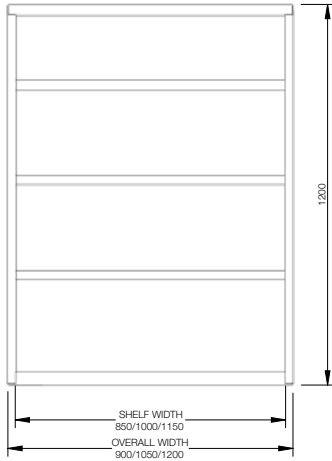

Dexion Strata 2 Bookcase

Technical specifications

4 Tier Bookcase 1200 H		
Overall Height	Overall Width	Overall Depth
1200mm	900mm	460mm
1200mm	1050mm	460mm
1200mm	1200mm	460mm